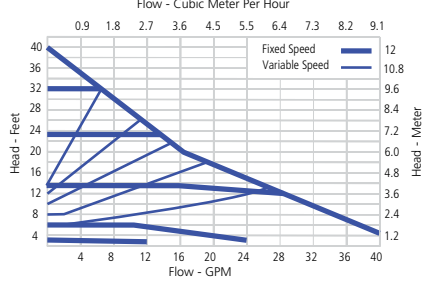

All Models Available with 10' Line Cord with 3 Prong Plug, Add "L" Suffix For Other Models Please Contact the Factory or Representative.

PERFORMANCE DATA **ECM AM55 - Variable Speed Curves**

PERFORMANCE DATA **ECM AM99 - Variable Speed Curves**

PERFORMANCE DATA **AMR & AM10 Twin Turbo (Two pumps in series)**

PERFORMANCE DATA **Single Speed Curves**

PERFORMANCE DATA **3 - Speed Curves**