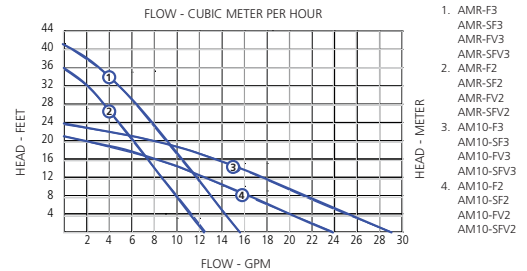

All Models Available with 10' Line Cord with 3 Prong Plug, Add "L" Suffix For Other Models Please Contact the Factory or Representative.

PERFORMANCE DATA **ECM AM55 - Variable Speed Curves**

PERFORMANCE DATA **ECM AM99 - Variable Speed Curves**

PERFORMANCE DATA **AMR & AM10 Twin Turbo (Two pumps in series)**

PERFORMANCE DATA **Single Speed Curves**

PERFORMANCE DATA **3 - Speed Curves**