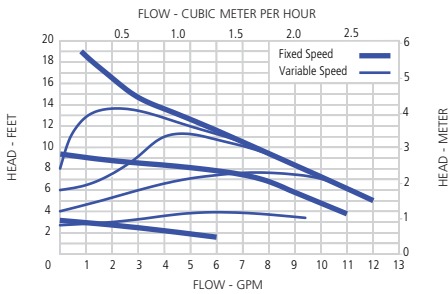

All Models Available with 10' Line Cord with 3 Prong Plug, Add "L" Suffix For Other Models Please Contact the Factory or Representative.

PERFORMANCE DATA **ECM AM55 - Variable Speed Curves**

PERFORMANCE DATA **ECM AM99 - Variable Speed Curves**

PERFORMANCE DATA **AMR & AM10 Twin Turbo (Two pumps in series)**

PERFORMANCE DATA **Single Speed Curves**

PERFORMANCE DATA **3 - Speed Curves**