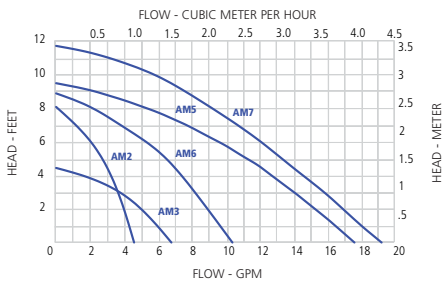

All Models Available with 10' Line Cord with 3 Prong Plug, Add "L" Suffix For Other Models Please Contact the Factory or Representative.

PERFORMANCE DATA **ECM AM55 - Variable Speed Curves**

PERFORMANCE DATA **ECM AM99 - Variable Speed Curves**

PERFORMANCE DATA **AMR & AM10 Twin Turbo (Two pumps in series)**

PERFORMANCE DATA **Single Speed Curves**

PERFORMANCE DATA **3 - Speed Curves**